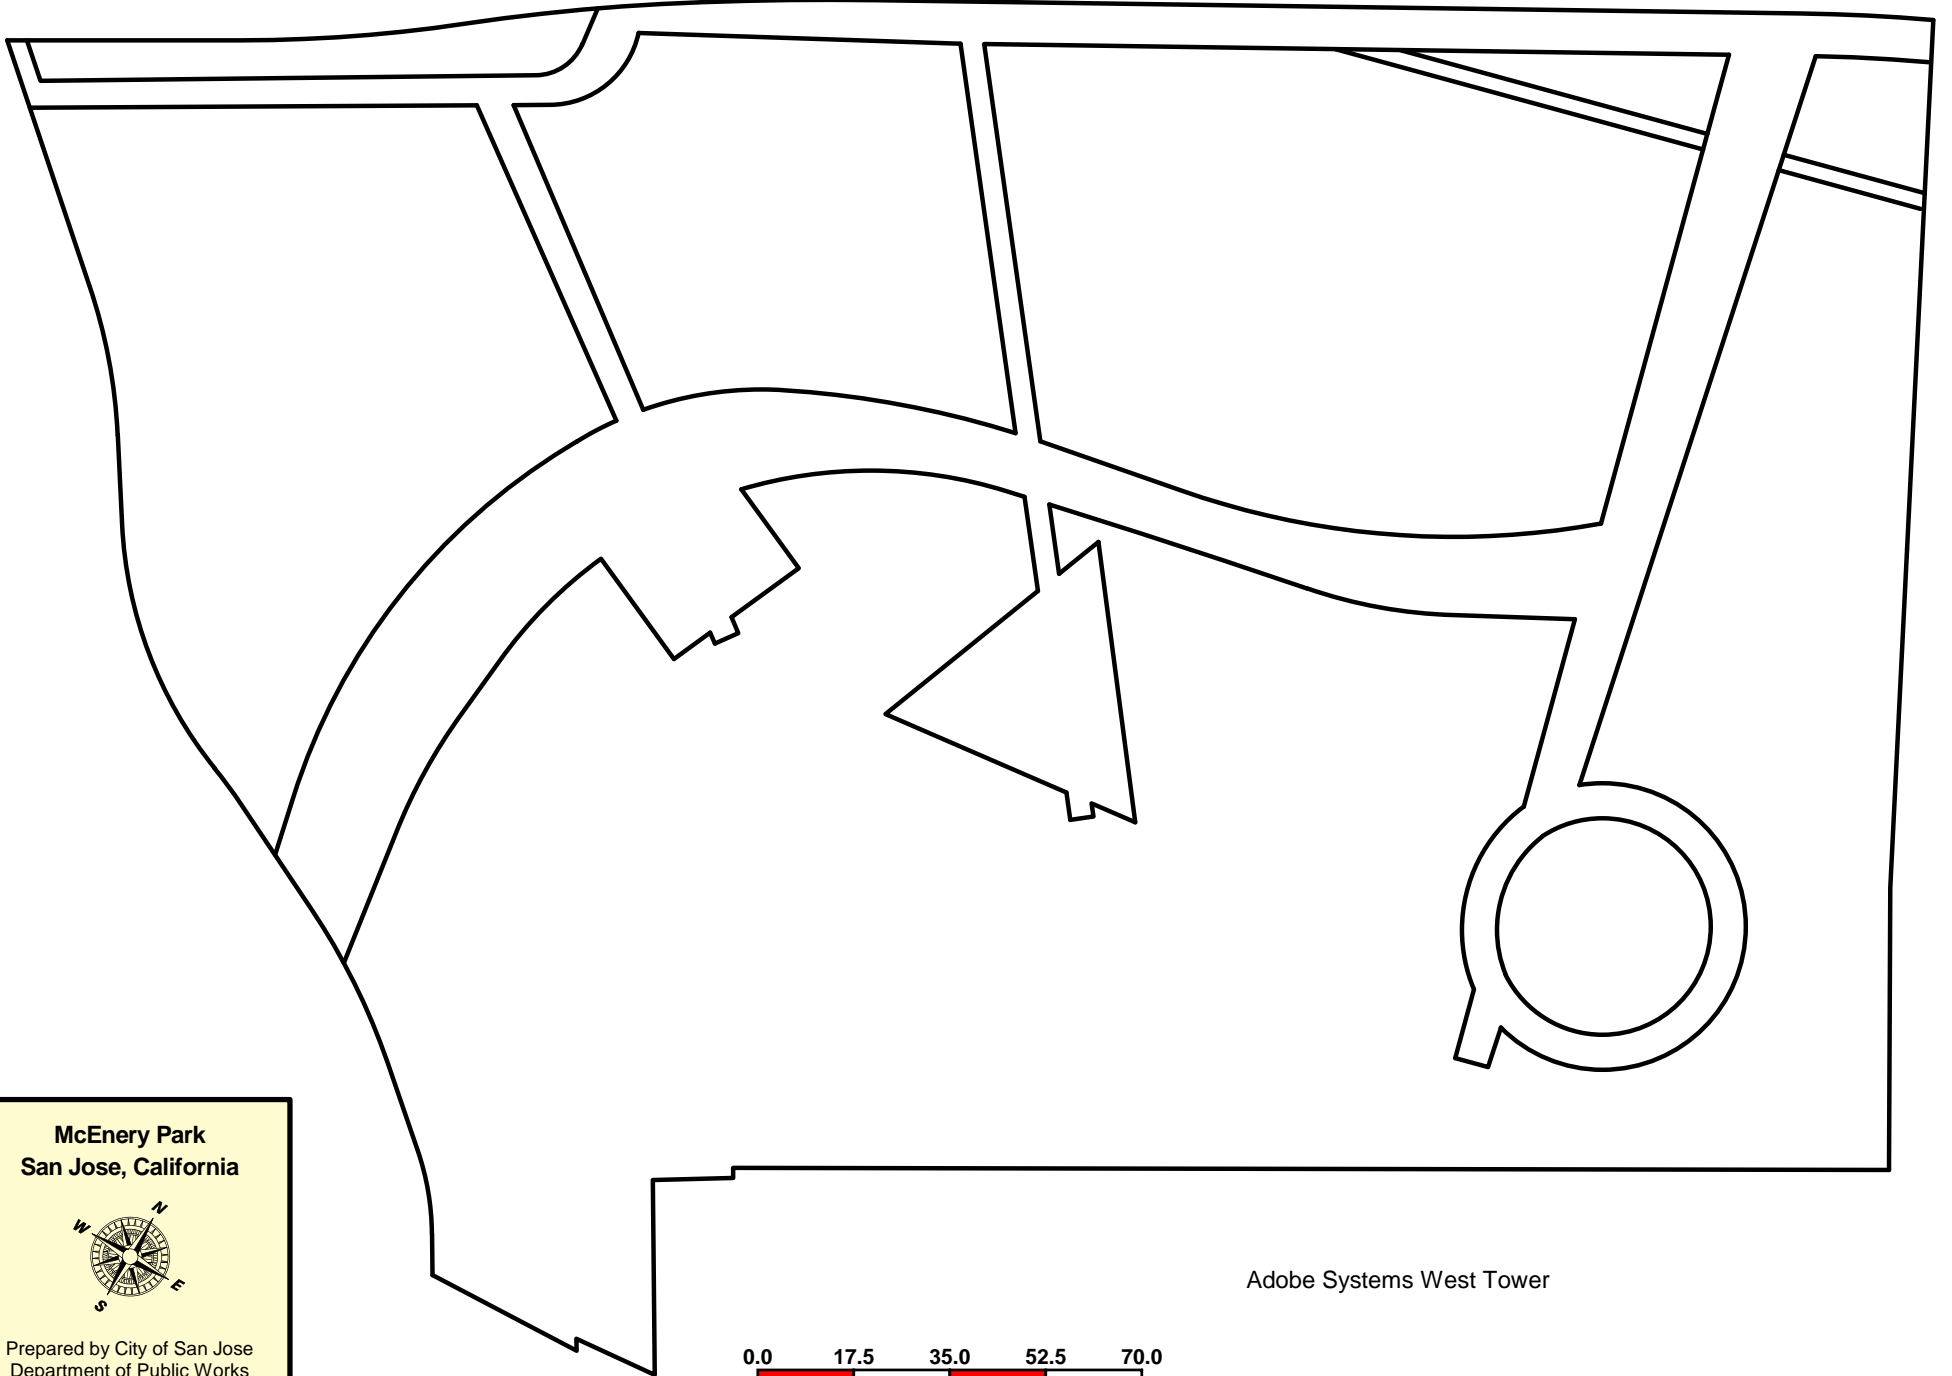

# San Fernando Street

## McEnery Park San Jose, California

Prepared by City of San Jose  
Department of Public Works  
Engineering Services Division  
GIS Section  
June 25, 2009

Adobe Systems West Tower